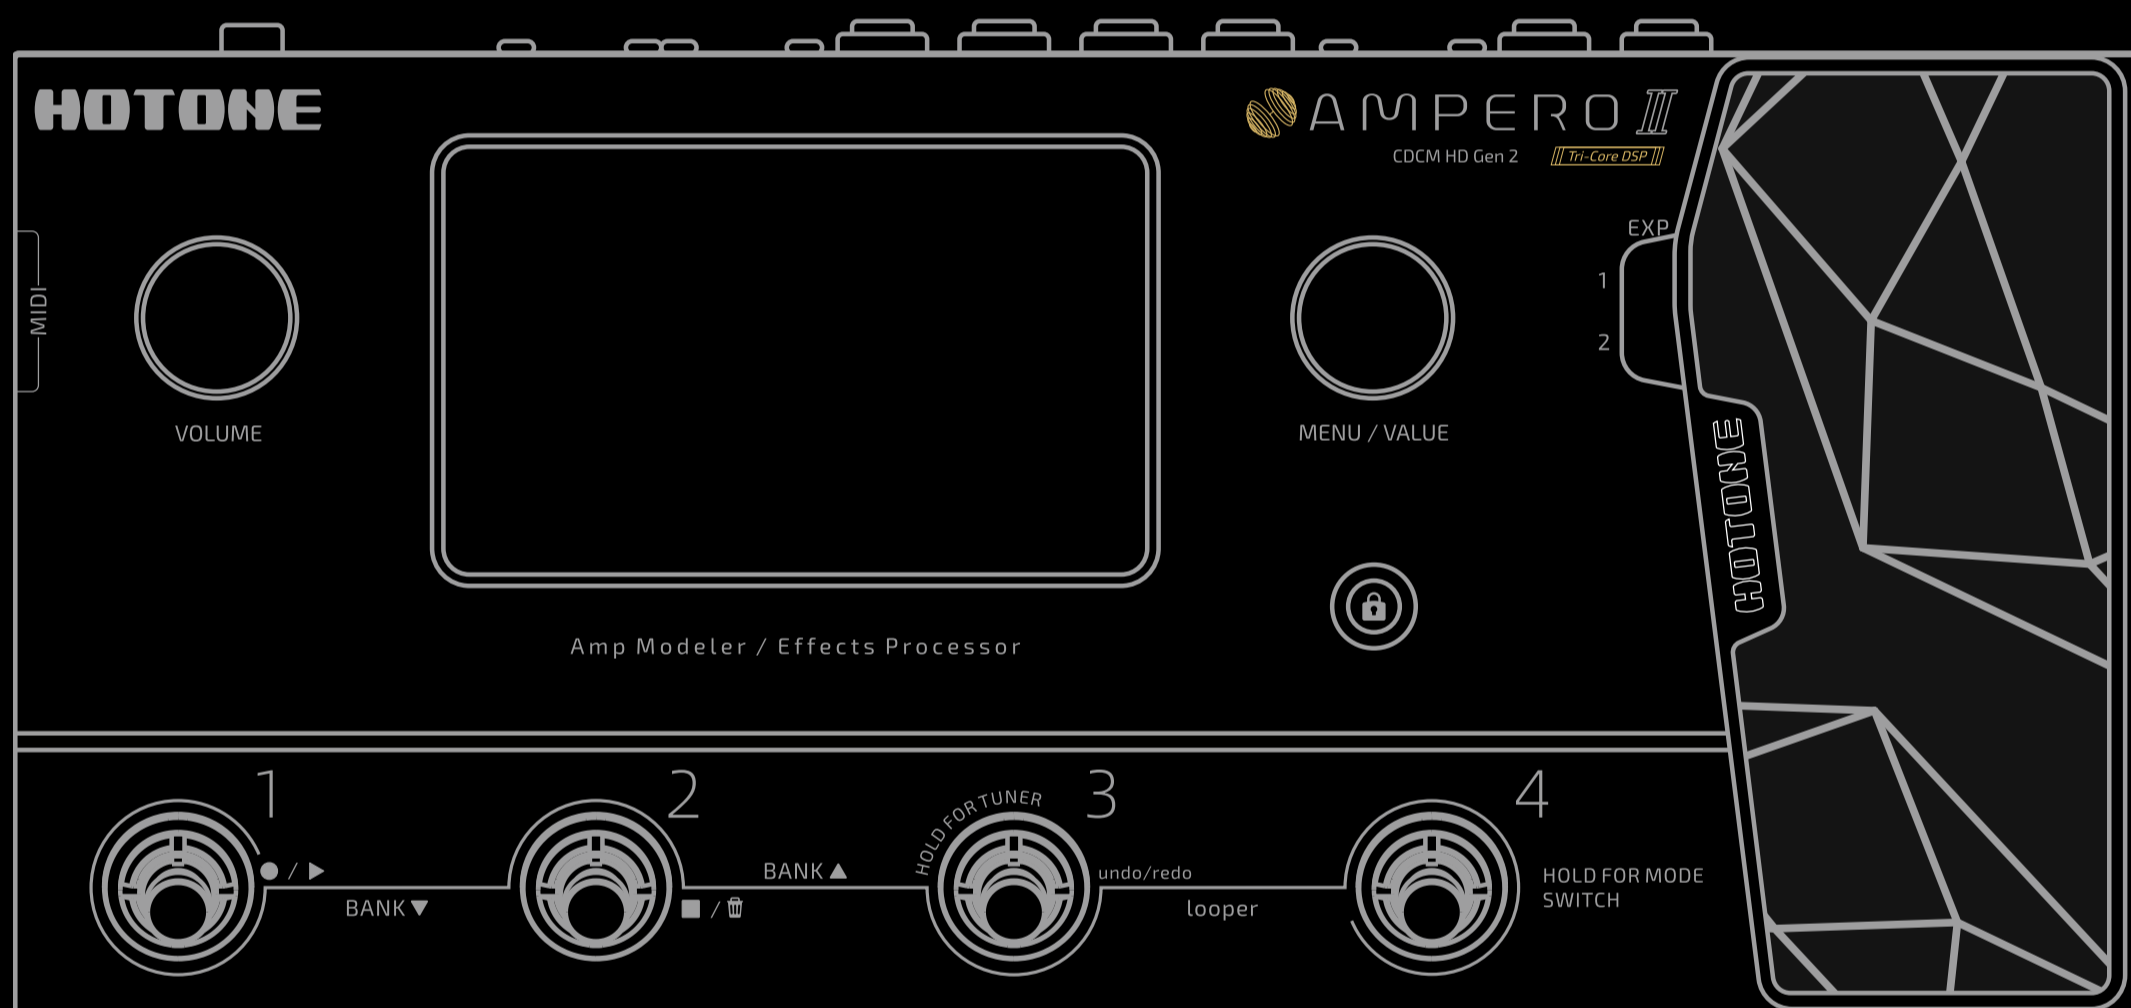

MIDI Control Information List

HOTONE
 DESIGN INSPIRATION

CC#	Value	Description
0	0-2	Bank MSB: P01-1~P32-4: CC 0=0, PC=0-127 P33-1~P64-4: CC 0=1, PC=0-127 P65-1~P75-4: CC 0=2, PC=0-43
7	0-100	Patch Volume
11	0-127	Expression Pedal (EXP 3)
13	0-127	EXP 1/2 Switch: 0-63: Off 64-127: On
16	0-127	Quick Access Para 1
17	0-127	Quick Access Para 1 parameter adjustment: 0-63: Turn down by 1 step 64-127: Turn up by 1 step
18	0-127	Quick Access Para 2
19	0-127	Quick Access Para 2 parameter adjustment: 0-63: Turn down by 1 step 64-127: Turn up by 1 step
20	0-127	Quick Access Para 3
21	0-127	Quick Access Para 3 parameter adjustment: 0-63: Turn down by 1 step 64-127: Turn up by 1 step
22	0-127	Bank -
23	0-127	Bank +
24	0-127	Pre-Select Menu
25	1-4	Choose a scene in the current patch: 1: Scene 1 2: Scene 2 3: Scene 3 4: Scene 4
26	0-127	Patch -
27	0-127	Patch +
28	0-127	Unit Mode: 0-63: Patch Mode 64-127: Stomp Mode

Main Menu only

CC#	Value	Description
29	0-127	Main Display Mode: 0-63: Mode 1 (Patch Mode) or Footswitch (Stomp Mode) 64-127: Mode 2 (Patch Mode) or FX Chain (Stomp Mode)
36	0-127	Drum Machine Menu On/Off: 0-63: Off 64-127: On
37	0-127	Drum Machine Play/Stop: 0-63: Stop 64-127: Play
38	1-100	Drum Machine Rhythm Type
39	0-100	Drum Machine Volume
48	0-127	Slot A1 On/Off: 0-63: Off 64-127: On
49	0-127	Slot A2 On/Off: 0-63: Off 64-127: On
50	0-127	Slot A3 On/Off: 0-63: Off 64-127: On
51	0-127	Slot A4 On/Off: 0-63: Off 64-127: On
52	0-127	Slot A5 On/Off: 0-63: Off 64-127: On
53	0-127	Slot A6 On/Off: 0-63: Off 64-127: On
54	0-127	Slot B1 On/Off: 0-63: Off 64-127: On
55	0-127	Slot B2 On/Off: 0-63: Off 64-127: On
56	0-127	Slot B3 On/Off: 0-63: Off 64-127: On

CC#	Value	Description
75	0-127	Tempo LSB
76	0-127	Tap Tempo
77	0-127	Screen Lock/Unlock Lock: 0-63 Unlock: 64-127
78	0-2	Unit Engage/Bypass 0: Analog Bypass 1: DSP Bypass 2: Engage
79	0-127	FS 1 Effect Slot On/Off
80	0-127	FS 2 Effect Slot On/Off
81	0-127	FS 3 Effect Slot On/Off
82	0-127	FS 4 Effect Slot On/Off